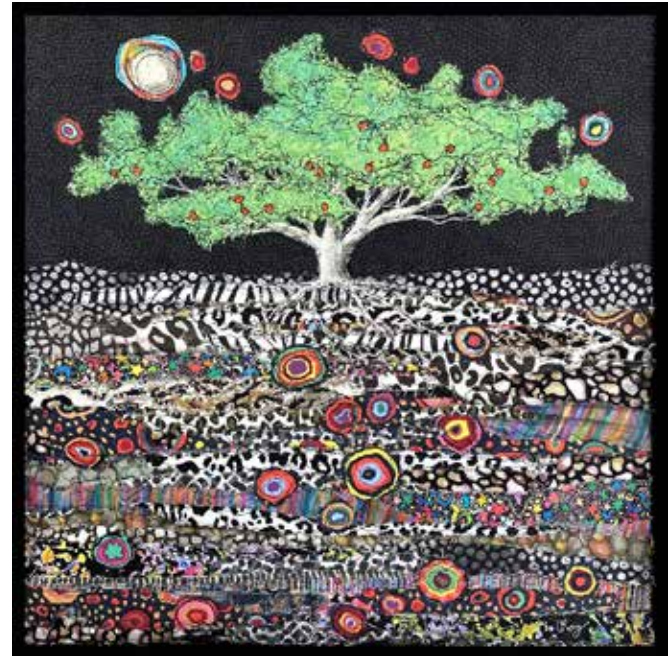

Mystic Apple

By Lisa Borkovich

soiled reputation
still
crisp firm flesh
reach up high

receive her offering
bite into her history
drink in her mystery
thus are we initiated into

her multifarious branch and leaf life
her arcane talents deeply rooted
in dark, loamy soil
a secret world below

divining stories unseen
unheard with each bite
her surface appearance belying
the sedimental depths
from which she rises

Mystic Apple

© Lorraine Roy